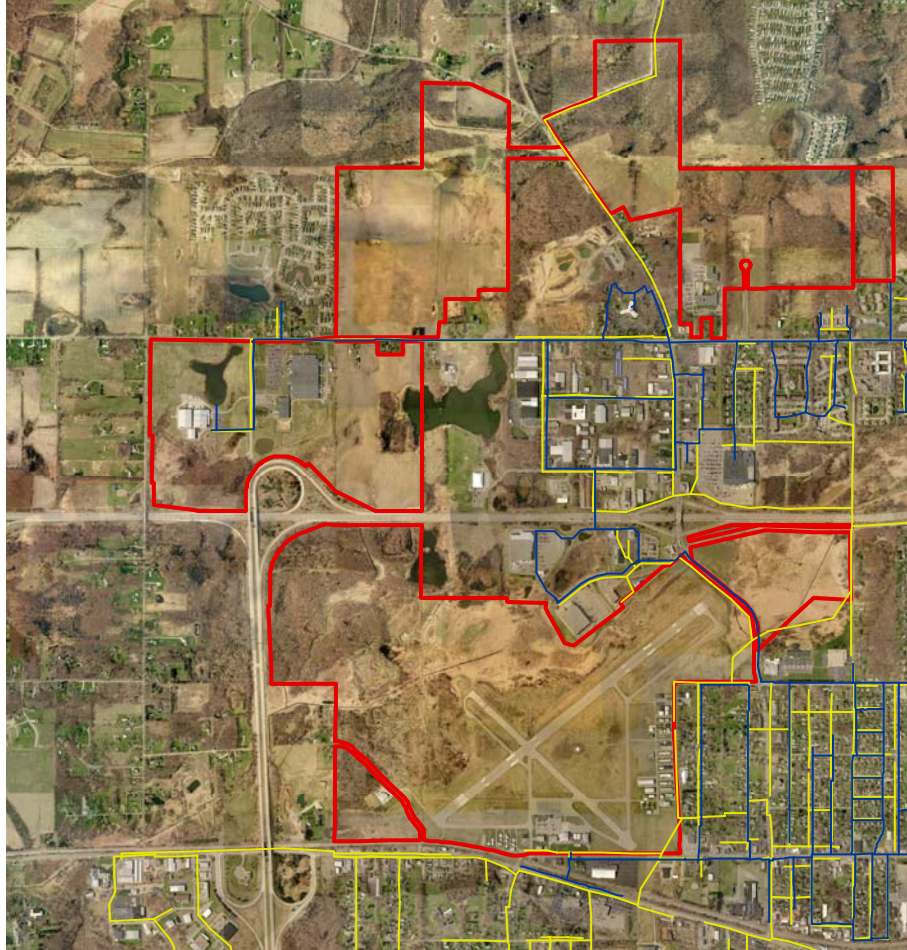

BLACKMAN CHARTER TOWNSHIP LDFA

Legend

-  LDFA
-  Gravity Mains
-  Watermain